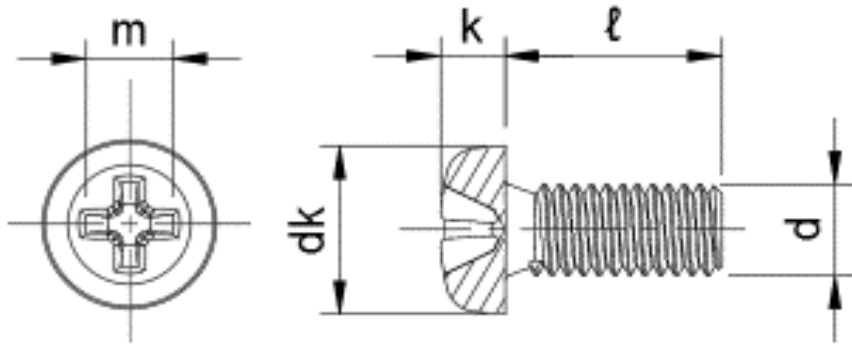

■ PVDF (ポリビニリデンフルオライド) ■

PH 十字穴付きなべ小ねじ

Detail ※寸法はJIS規格に準ずる

ネジの呼び径 (M)	頭部の径 (dk)	頭部の高さ (k)	呼び長さ (L)	(m)
M2.6	4.5	1.7	5	2.6
M3	5.5	2	6, 8, 10	3.6
M4	7	2.6	8, 10, 12, 15	4.2
M5	9	3.3	10, 12, 15, 20	4.9
M6	10.5	3.9	10, 12, 15, 20	6.3

呼び径	L寸	商品コード
M2.6	5	PVDFPH2.6*5
M3	6	PVDFPH3*6
	8	PVDFPH3*8
	10	PVDFPH3*10
M4	8	PVDFPH4*8
	10	PVDFPH4*10
	12	PVDFPH4*12
	15	PVDFPH4*15
M5	10	PVDFPH5*10
	12	PVDFPH5*12
	15	PVDFPH5*15
	20	PVDFPH5*20
M6	10	PVDFPH6*10
	12	PVDFPH6*12
	15	PVDFPH6*15
	20	PVDFPH6*20